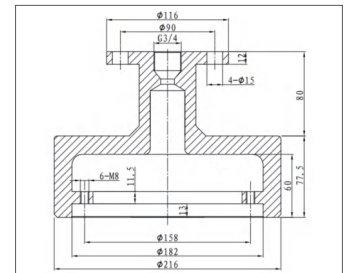

Flush Mounting

24 Hours
服务热线

Tel: 400 088 3335 / +86 513 8058 2906
E-mail: radar@highlander.com.cn
service@highlander.com.cn

Jiangsu Highland Integration Technology Co., Ltd. Jiangsu Tusuo Ocean Technology Co., Ltd.

Add: No. 199, Qingfeng Road, Sutong Science & Technology Industrial Park, Nantong City, Jiangsu Province, China

Tel: +86 513 80582989

Fax: +86 513 80582929

Website: www.highlander.com.cn

Post code: 226017