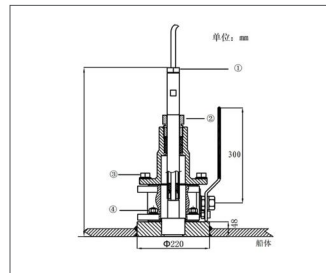

Flush Mounting

24 Hours
服务热线

Tel: 400 088 3335 / +86 513 8058 2906
E-mail: radar@highlander.com.cn
service@highlander.com.cn

Jiangsu Highland Integration Technology Co., Ltd. Jiangsu Tusuo Ocean Technology Co., Ltd.

Add: No. 199, Qingfeng Road, Sutong Science & Technology Industrial Park, Nantong City, Jiangsu Province, China

Tel: +86 513 80582989

Fax: +86 513 80582929

Website: www.highlander.com.cn

Post code: 226017