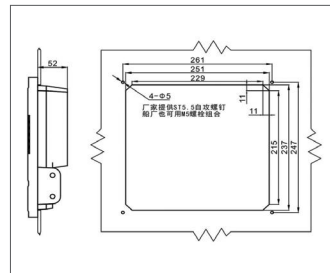

Flush Mounting

24 Hours
服务热线

Tel: 400 088 3335 / +86 513 8058 2906
E-mail: radar@highlander.com.cn
service@highlander.com.cn

Jiangsu Highland Integration Technology Co., Ltd. Jiangsu Tusuo Ocean Technology Co., Ltd.

Add: No. 199, Qingfeng Road, Sutong Science & Technology Industrial Park, Nantong City, Jiangsu Province, China

Tel: +86 513 80582989

Fax: +86 513 80582929

Website: www.highlander.com.cn

Post code: 226017