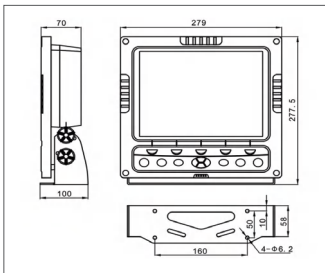

Specification

Graphical Display	10.4 inch TFT 800×600 pixels
Power Supply & Consumption	AC220V/DC24V ≤15W
Data Output	NMEA 0183 Data Output
History Storing	24h
Channels	1 ch / 2 ch
Frequency	200kHz, 50kHz, 200kHz/50kHz
Accuracy	200kHz:±1% of range 50kHz:±2.5% of range
Auto Range	Yes
Auto Gain	Yes
Operating Temperature	-25°C~ +55°C
Ingress Protection	Display IP23 Sensor IP68
Weight	4kg

Mounting dimensions

Table Mounting