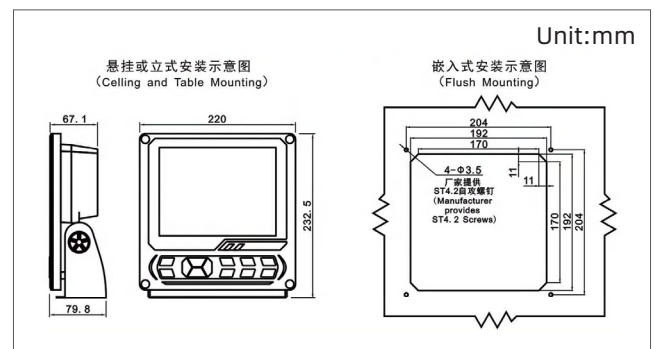

Mounting Dimensions