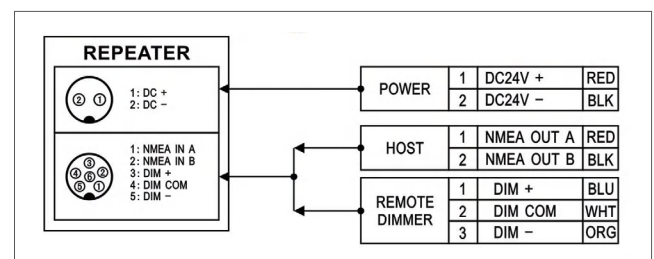

Wiring Diagram

Jiangsu Highland Integration Technology Co., Ltd. Jiangsu Tusuo Ocean Technology Co., Ltd.

Add: No. 199, Qingfeng Road, Sutong Science & Technology Industrial Park, Nantong City, Jiangsu Province, China
Tel: +86 513 80582989 Fax: +86 513 80582929 Website: www.highlander.com.cn Post code: 226017