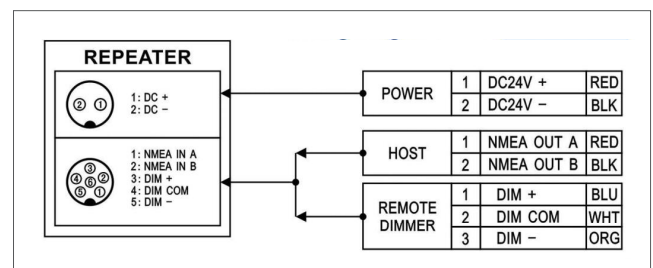

Wiring Diagram

Jiangsu Highland Integration Technology Co., Ltd. Jiangsu Tusuo Ocean Technology Co., Ltd.

Add: No. 199, Qingfeng Road, Sutong Science & Technology Industrial Park, Nantong City, Jiangsu Province, China

Tel: +86 513 80582989

Fax: +86 513 80582929

Website: www.highlander.com.cn

Post code: 226017