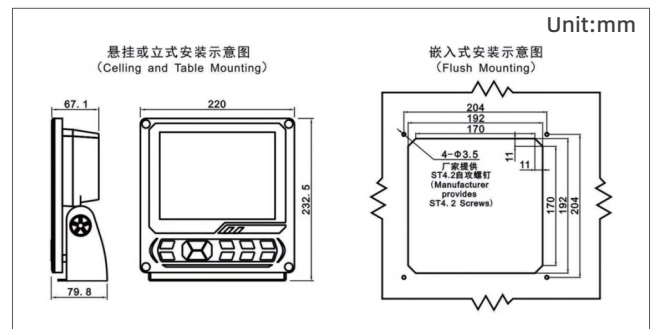

### Menu Setting Function

Press the "MENU" key in the working interface to enter the display function menu. Use the "←→" direction combination keys to select various functions, adjust the corresponding parameters or statuses, and press the "OK" key after setting to save the configurations and exit the menu.

## Mounting Dimensions