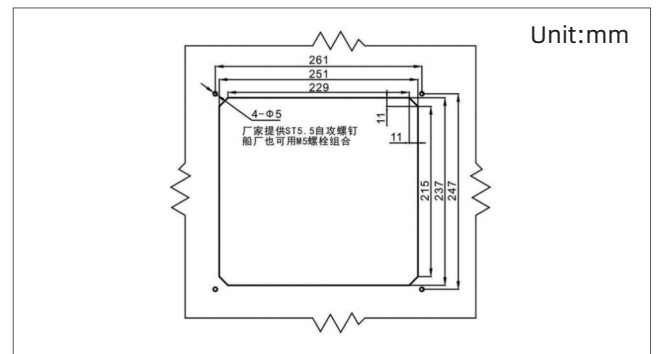

ANEMOMETER

HLD-AM 600D

Weather Station

Specification

Graphical Display	10 inch TFT 800×600 pixels
Brightness Adjustment	Multilevel Adjustable
Data Output	Wind Speed/Direction/Temperature/ Data Output Humidity/Barometer
Direction Accuracy	±1°
Direction Range	0~359°
Speed Accuracy	0.1m/s
Speed Range	1.2~60m/s
Startup Wind Speed	≤1.2m/s
Operating Temperature	-25°C~ +55°C
Humidity	10~90% Relative, no condensation
Protection	Display IP23 Sensor IP56
Weight	14kg

Mounting dimensions

Table Mounting

Flush Mounting

Sensor Mounting Dimensions

24 Hours
服务热线

Tel: 400 088 3335 / +86 513 8058 2906
E-mail: radar@highlander.com.cn
service@highlander.com.cn

Jiangsu Highland Integration Technology Co., Ltd.
Jiangsu Tusuo Ocean Technology Co., Ltd.