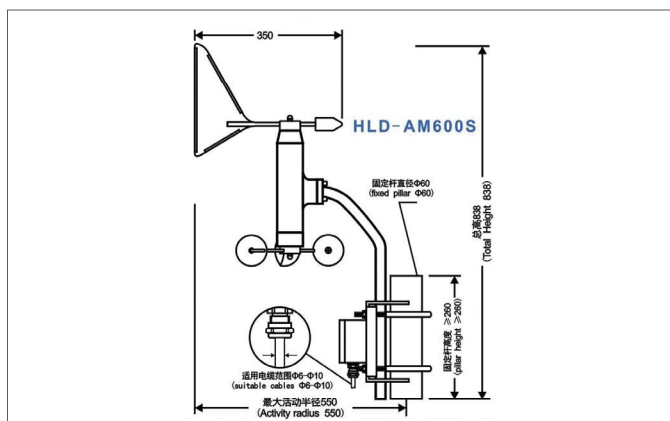

ANEMOMETER

HLD-AM 600D

Weather Station

Specification

Graphical Display	10 inch TFT 800×600 pixels
Brightness Adjustment	Multilevel Adjustable
Data Output	Wind Speed/Direction/Temperature/ Data Output Humidity/Barometer
Direction Accuracy	±1°
Direction Range	0~359°
Speed Accuracy	0.1m/s
Speed Range	1.2~60m/s
Startup Wind Speed	≤1.2m/s
Operating Temperature	-25°C~ +55°C
Humidity	10~90% Relative, no condensation
Protection	Display IP23 Sensor IP56
Weight	14kg

Mounting dimensions

Table Mounting

Flush Mounting

Sensor Mounting Dimensions

24 Hours
服务热线

Tel: 400 088 3335 / +86 513 8058 2906
E-mail: radar@highlander.com.cn
service@highlander.com.cn

Jiangsu Highland Integration Technology Co., Ltd.
Jiangsu Tusuo Ocean Technology Co., Ltd.