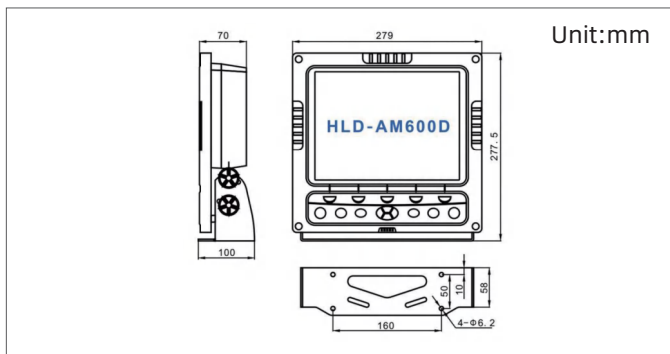

Mounting dimensions

Table Mounting