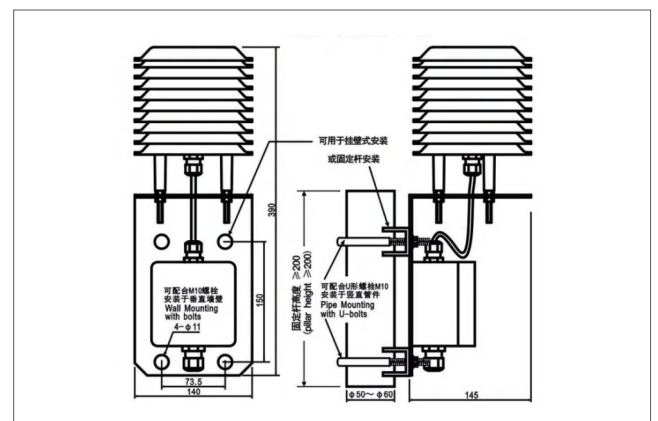

ANEMOMETER

HLD-AM 600D

Weather Station

Specification

Graphical Display	10 inch TFT 800×600 pixels
Brightness Adjustment	Multilevel Adjustable
Data Output	Wind Speed/Direction/Temperature/ Data Output Humidity/Barometer
Direction Accuracy	±1°
Direction Range	0~359°
Speed Accuracy	0.1m/s
Speed Range	1.2~60m/s
Startup Wind Speed	≤1.2m/s
Operating Temperature	-25°C~ +55°C
Humidity	10~90% Relative, no condensation
Protection	Display IP23 Sensor IP56
Weight	14kg

Mounting dimensions

Table Mounting

Flush Mounting

Sensor Mounting Dimensions

24 Hours
服务热线

Tel: 400 088 3335 / +86 513 8058 2906
E-mail: radar@highlander.com.cn
service@highlander.com.cn

Jiangsu Highland Integration Technology Co., Ltd.
Jiangsu Tusuo Ocean Technology Co., Ltd.