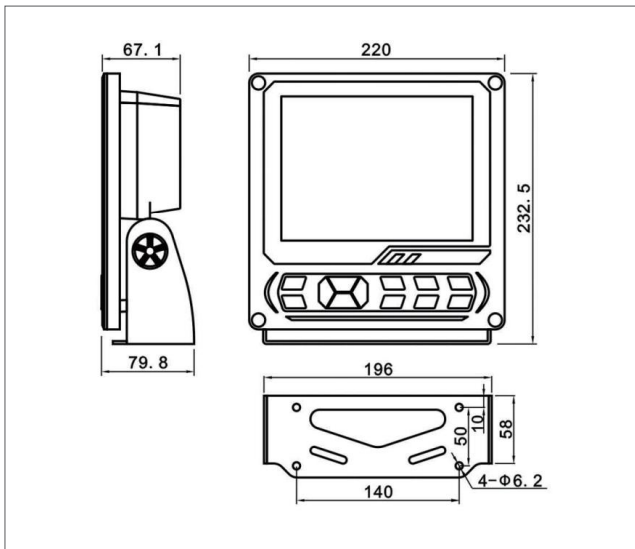

Specification

Graphical Display	8 inch TFT 800×600 pixels
Power Supply	AC220V/DC24V ≤8W
Data Output	NMEA 0183 Data Output
History Storing	24h
Channels	1 ch / 2 ch
Frequency	200kHz, 50kHz, 200kHz/50kHz, 200kHz/200kHz
Accuracy	200kHz:±1% of range 50kHz:±2.5% of range
Auto Range	Yes
Auto Gain	Yes
Operating Temperature	-25°C~ +55°C
Protection	Display IP23 Sensor IP68
Weight	1.8kg

Mounting dimensions

Table Mounting