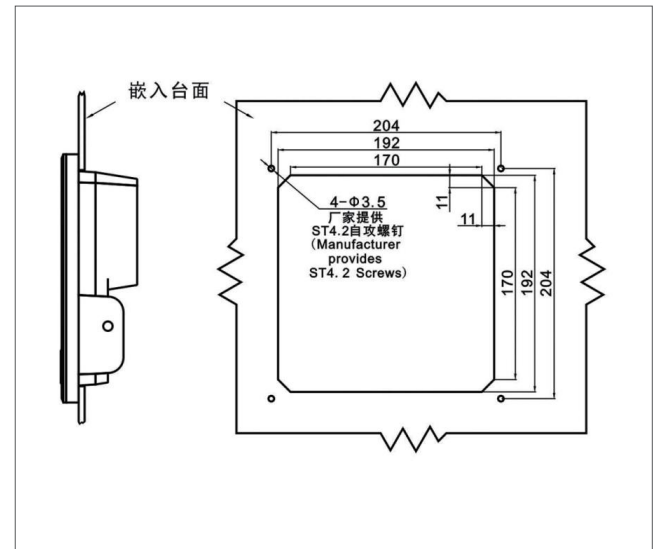

Flush Mounting

Jiangsu Highland Integration Technology Co., Ltd. Jiangsu Tusuo Ocean Technology Co., Ltd.

Add: No. 199, Qingfeng Road, Sutong Science & Technology Industrial Park, Nantong City, Jiangsu Province, China

Tel: +86 513 80582989

Fax: +86 513 80582929

Website: www.highlander.com.cn

Post code: 226017