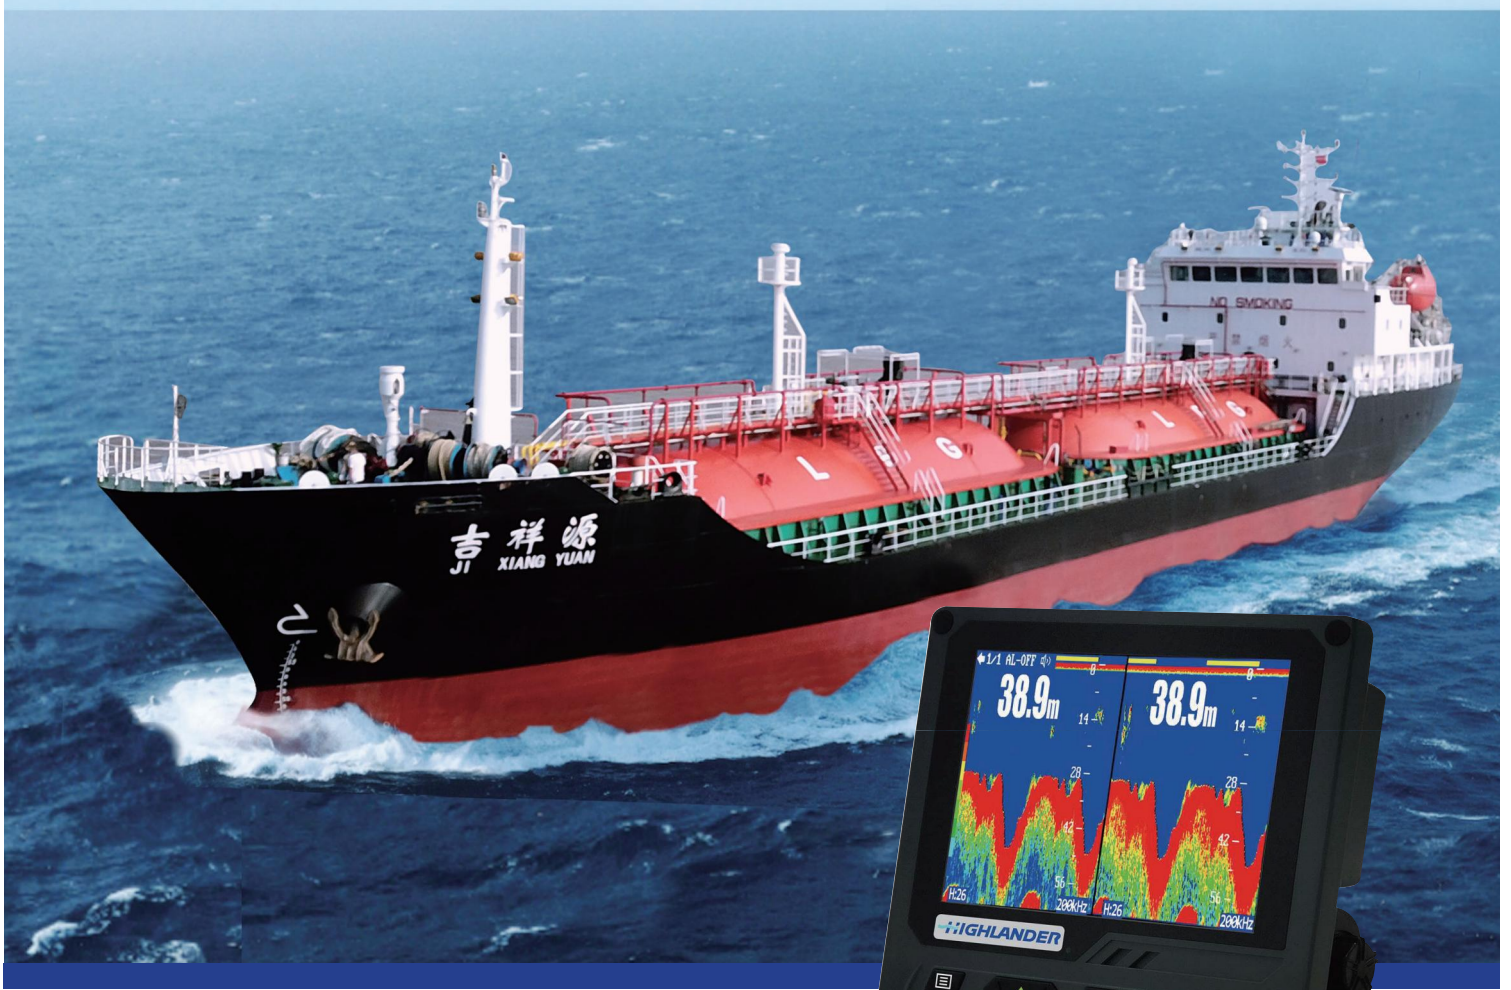

# Echo Sounder

HLD-ES 610

## 8 inch TFT Echo Sounder

## Specification

Graphical Display	8 inch TFT 800×600 pixels
Power Supply	AC220V/DC24V ≤8W
Data Output	NMEA 0183 Data Output
History Storing	24h
Channels	1 ch / 2 ch
Frequency	200kHz, 50kHz, 200kHz/50kHz, 200kHz/200kHz
Accuracy	200kHz:±1% of range 50kHz:±2.5% of range
Auto Range	Yes
Auto Gain	Yes
Operating Temperature	-25°C~ +55°C
Protection	Display IP23 Sensor IP68
Weight	1.8kg