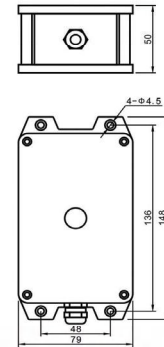

## Specification

Graphical Display	8 inch TFT 800×600 pixels
Angle Range	-90°~+90°
Angle Accuracy	±0.1°
Amplitude Range	-90°~+90°
Angle Accuracy	±1°
Period Range	4 ~ 40 seconds
Period Accuracy	1 second
Alarm Mode	Roll Alarm, System Alarm, Power Lost Alarm
Alarm Media	Buzzer,Flashing
External Alarm Data	OUT:HRM, POS, ALR; IN:ACK, DDC, GGA
Protection	Display IP23 Sensor IP67
Weight	3kg

## Host Mounting Dimensions

## Sensor Mounting Size

HLD-EIS601