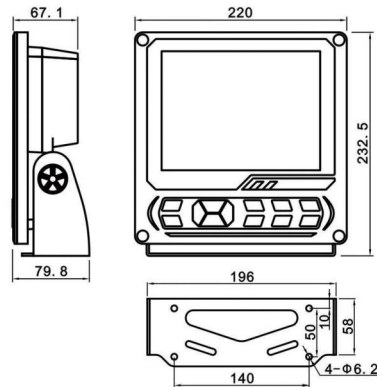

Host Mounting Dimensions

Table Mounting

HLD-EI610