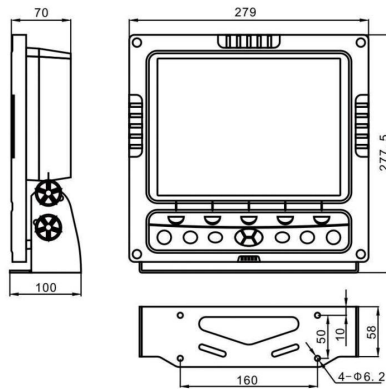

Host Mounting Dimensions

Table Mounting

HLD-EI600

Sensor Mounting Size