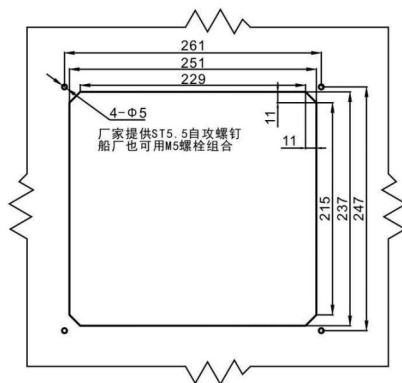

Flush Mounting

24 Hours
服务热线

Tel: 400 088 3335 / +86 513 8058 2906
E-mail: radar@highlander.com.cn
service@highlander.com.cn

Jiangsu Highland Integration Technology Co., Ltd.
Jiangsu Tusuo Ocean Technology Co., Ltd.

Add: No.199, Qingfeng Road, Sutong Science & Technology Industrial Park, Nantong City, Jiangsu Province, China

Tel: +86 513 80582989

Fax: +86 513 80582929

Website: www.highlander.com.cn

Post code: 226017