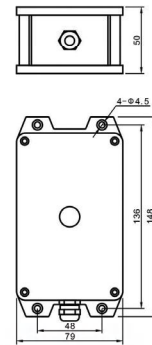

## Specification

Graphical Display	10.4 inch TFT 800×600 pixels
Angle Range	-90°~ +90°
Angle Accuracy	±0.1°
Amplitude Range	-90°~ +90°
Angle Accuracy	±1°
Period Range	4 ~ 40 seconds
Period Accuracy	1 second
Alarm Mode	Roll Alarm, System Alarm, Power Lost Alarm
Alarm Media	Buzzer (mutable) , Flashing
External Alarm Sentences	OUT:HRM, POS, ALR; IN:ACK, DDC, GGA
Protection	Display IP23 Sensor IP67
Weight	4kg

## Host Mounting Dimensions

## Sensor Mounting Size

HLD-EIS601